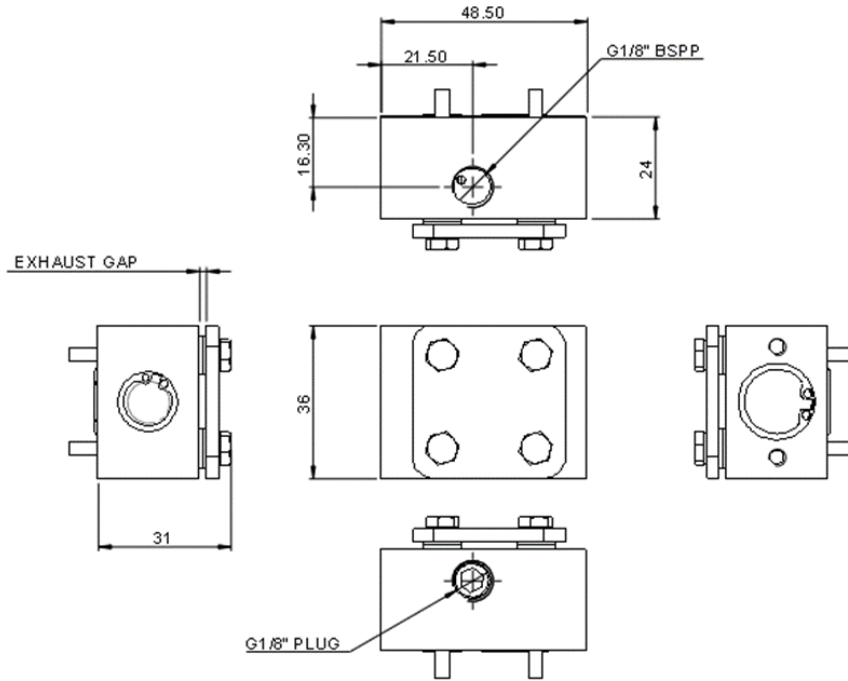

# RMX ACCESSORIES

Power Valve for operations on GP16

213-001

Pilot valve fitted to LCV and RCV 16 proportional valves for power valve actuation

PV16